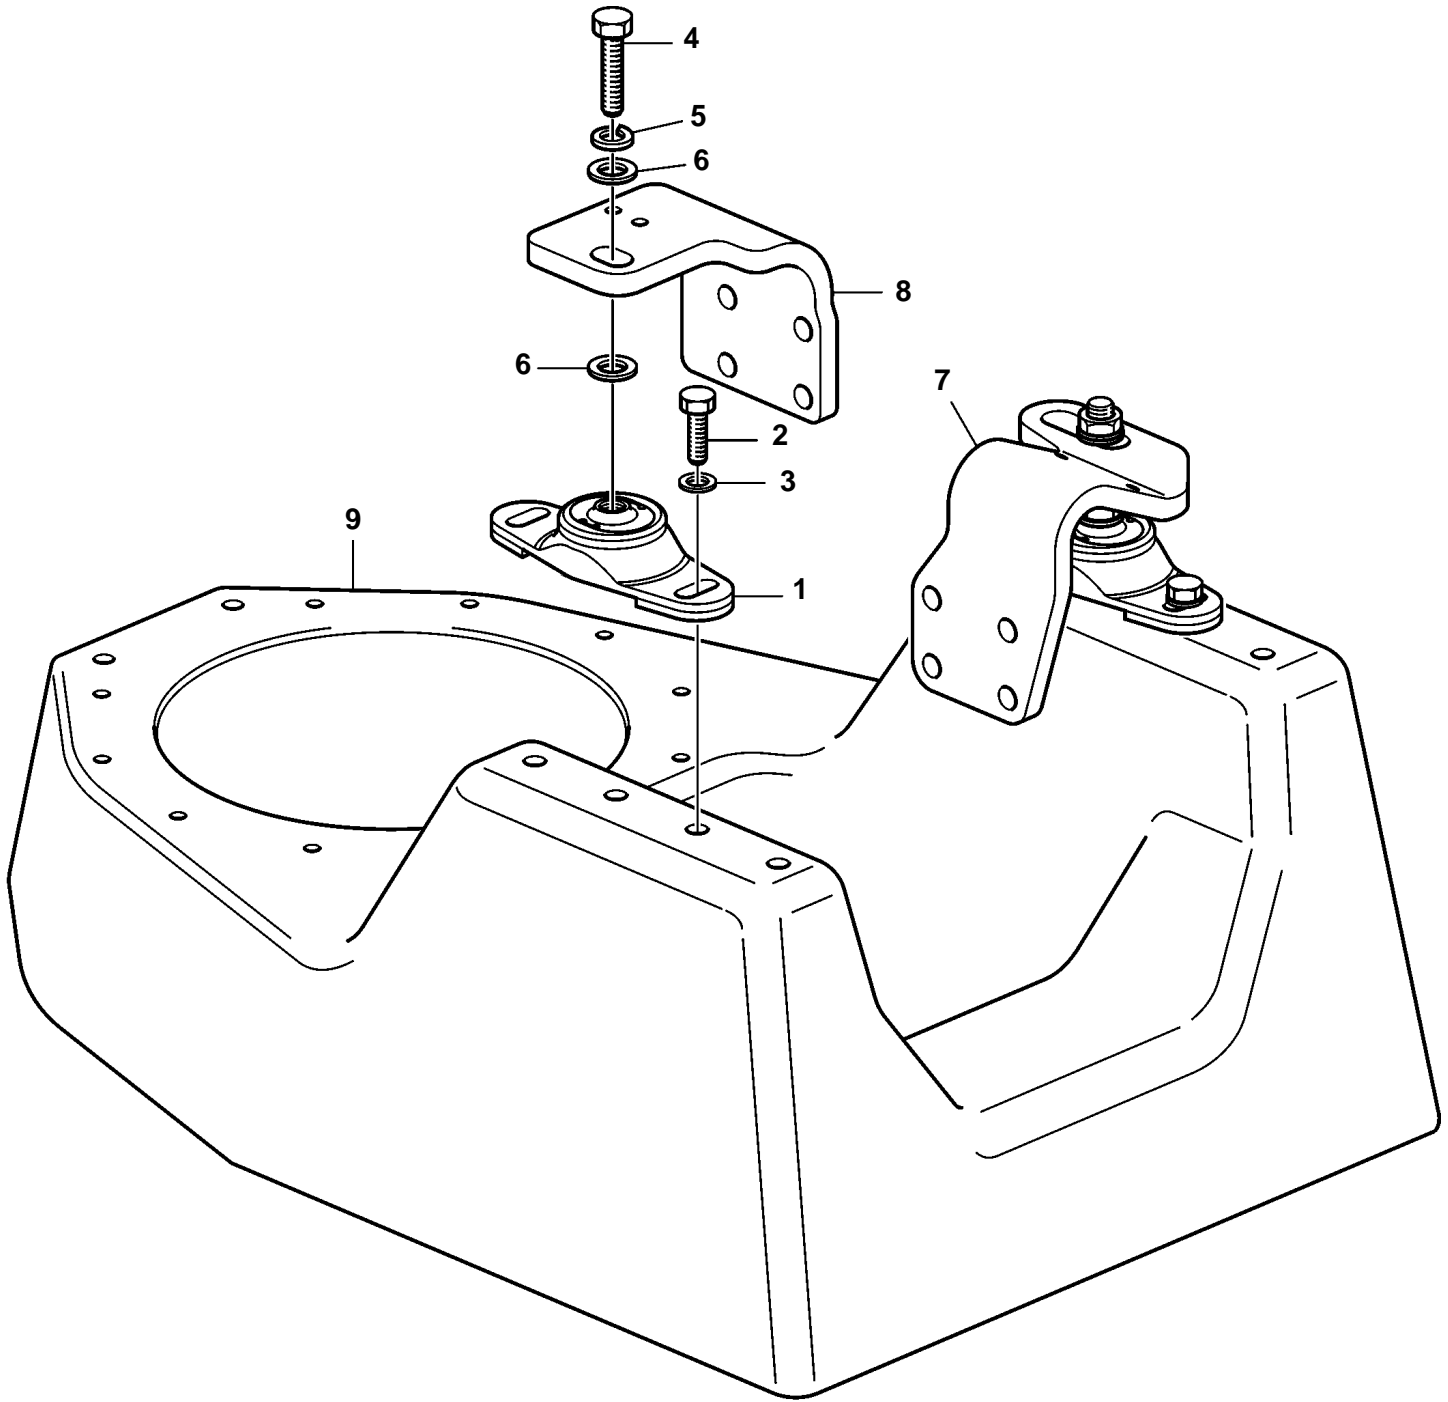

D1-30

22900

D1-30

REF	PART NO.	QTY	DESCRIPTION	NOTES
1	856834	2	Rubber cushion, front	
2	963580	4	Screw	
3	976945	4	Washer	
4	959710	2	Screw	
5	941912	2	Spring washer	
6	955900	4	Washer	
7	3812400	1	Engine mountings, front	P
8	3812731	1	Engine mountings, front	S.B
9		1	Engine bed	